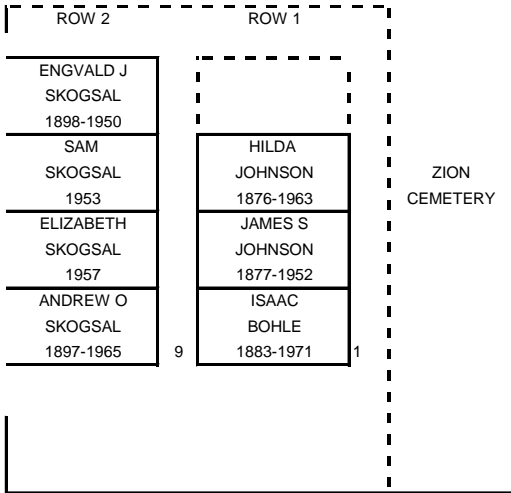

Twin Valley City Cemetery

O = MARKERS

(NOT TO SCALE)

SOUTH

Twin Valley City Cemetery

TAR
ROAD

Twin Valley City Cemetery