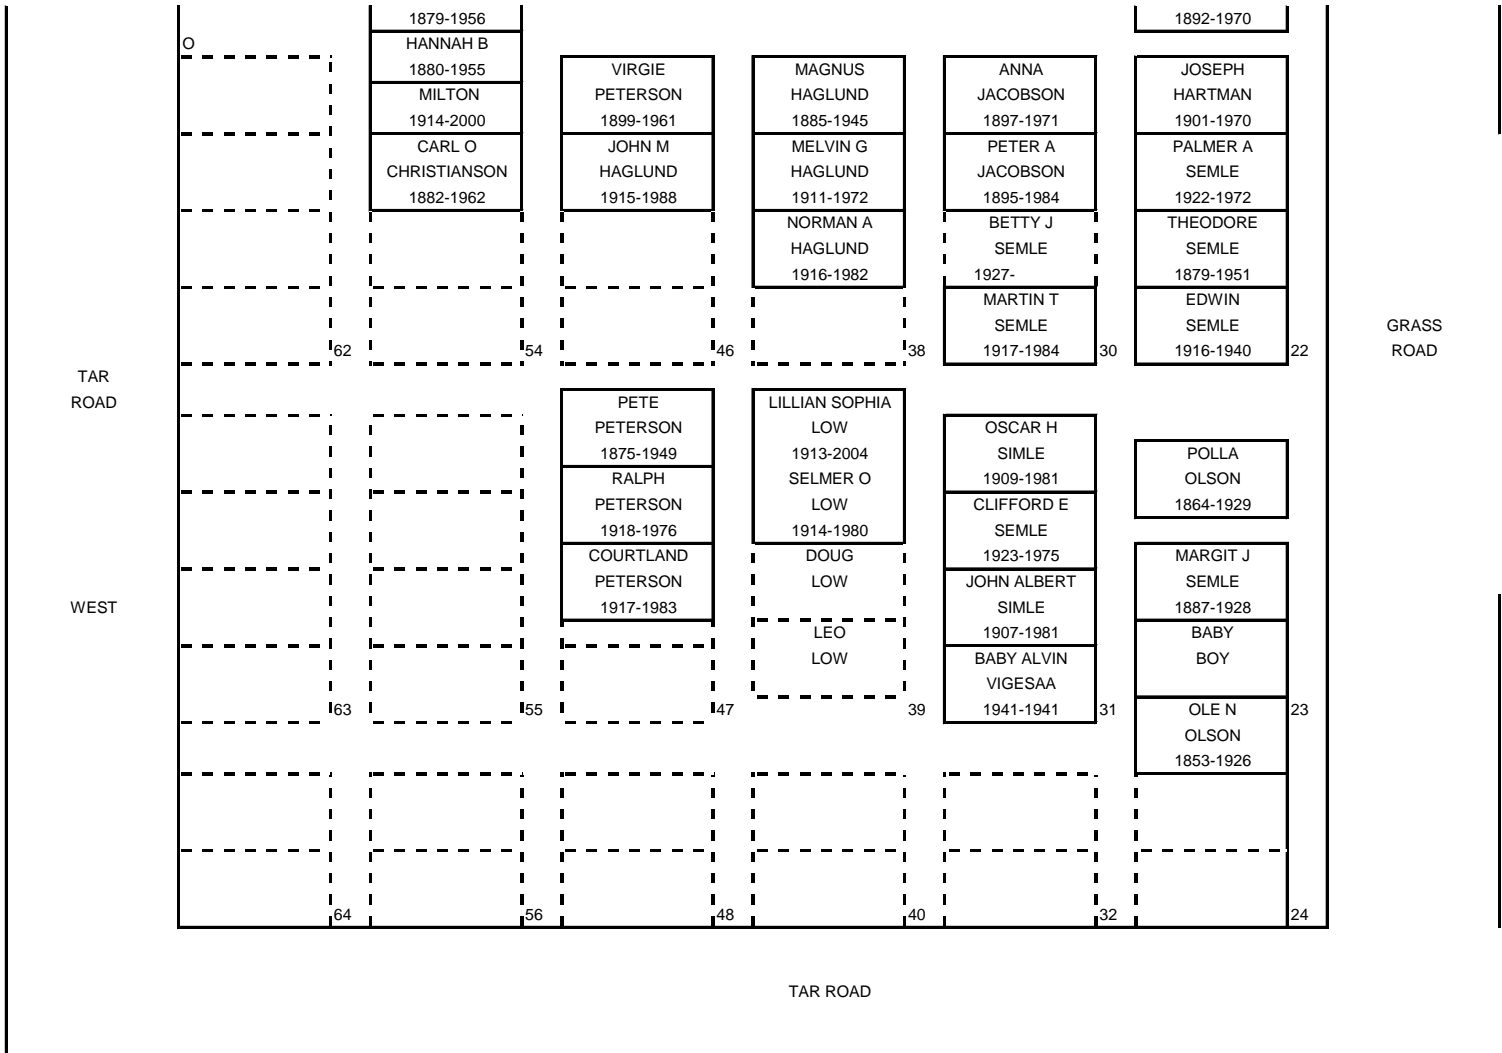

Twin Valley City Cemetery

O = MARKERS

(NOT TO SCALE)

SOUTH

Twin Valley City Cemetery

TAR
ROAD

Twin Valley City Cemetery