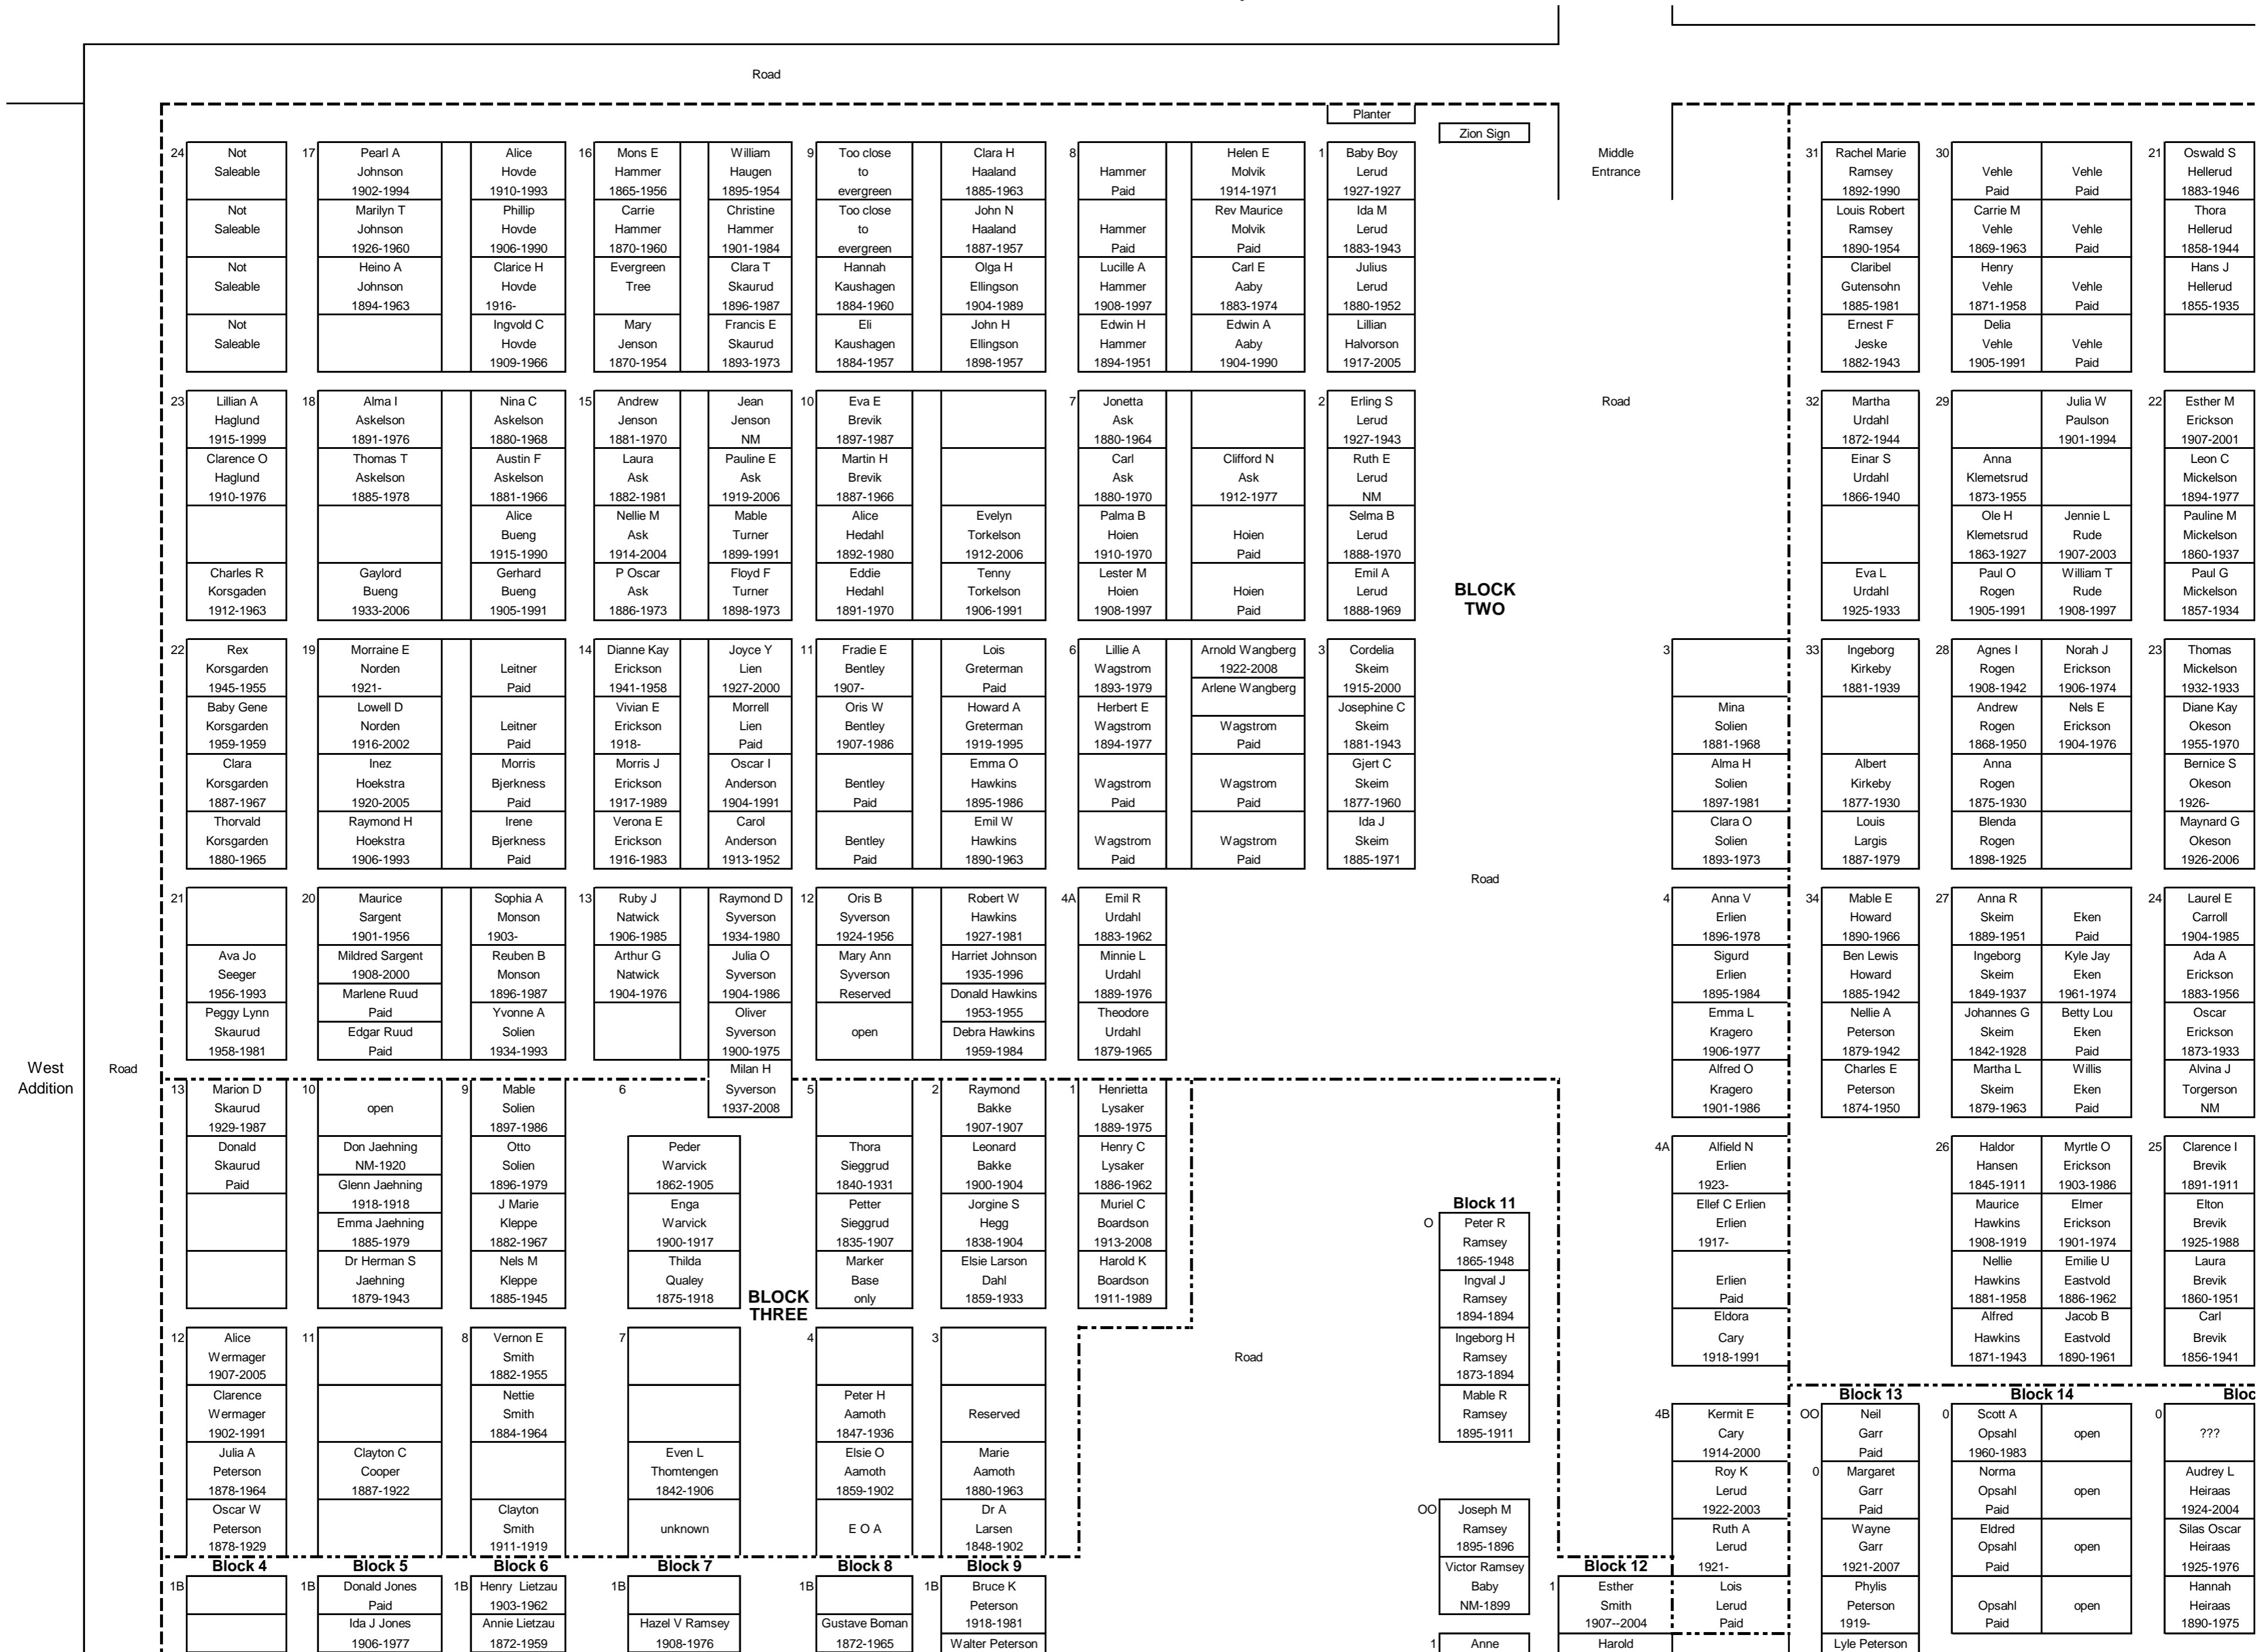

Zion Cemetery

BLOCK TWO

Block 11

BLOCK THREE

Block 12

Block 13

Block 14

Block 15

Block 4 **Block 5** **Block 6** **Block 7** **Block 8** **Block 9**

Located in the southwest corner of Twin Valley, Minnesota

Lot markers are at the northwest corner of each lot

NM= No Marker

(not to scale)

Block 10 **Block 11**

City Cemetery

19 open	open	18 Joseph Hanson 1875-1923	18 Tom Burns 1865-1929	open	18 Georgina Larson 1895-1929
Ole Amundson NM-1922	open	Anna Mathilda Grosfield 1876-1949	Katie Burns 1871-1939	open	Rudolph Larson 1885-1961

Block 12 **Block 13** **Block 14** **Bloc**

City Cemetery

Road

West Addition

Road

Road

Road

Road